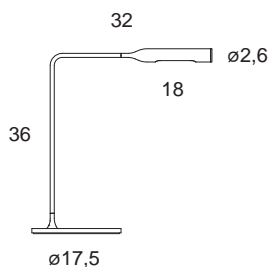

## Designer

Foster + Partners - 2011

LED lights for bedside, in varnish coated aluminium and steel. Its head rotates by 300° for direct lighting, arms pivot on their bases by 120°. LED 3W by Citizen® 3.000° K, which you can switch on with one click for full light intensity, with two clicks for half light intensity. The maximum energy absorption is 5W.