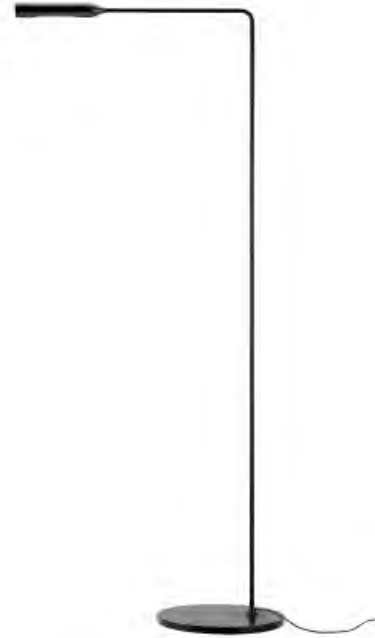

# Flo Floor

## Designer

Foster + Partners - 2011

LED lights for floor, in varnish coated aluminium and steel. Its head rotates by 300° for direct lighting, arms pivot on their bases by 120°. LED 6W by Citizen® 3.000° K, which you can switch on with one click for full light intensity, with two clicks for half light intensity. The maximum energy absorption is 8W.