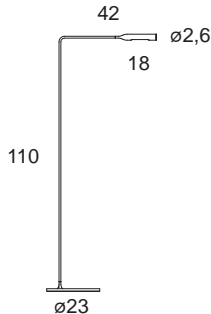

## Designer

Foster + Partners - 2011

LED lights for floor, in varnish coated aluminium and steel. Its head rotates by 300° for direct lighting, arms pivot on their bases by 120°. LED 6W by Citizen® 3.000° K, which you can switch on with one click for full light intensity, with two clicks for half light intensity. The maximum energy absorption is 8W.