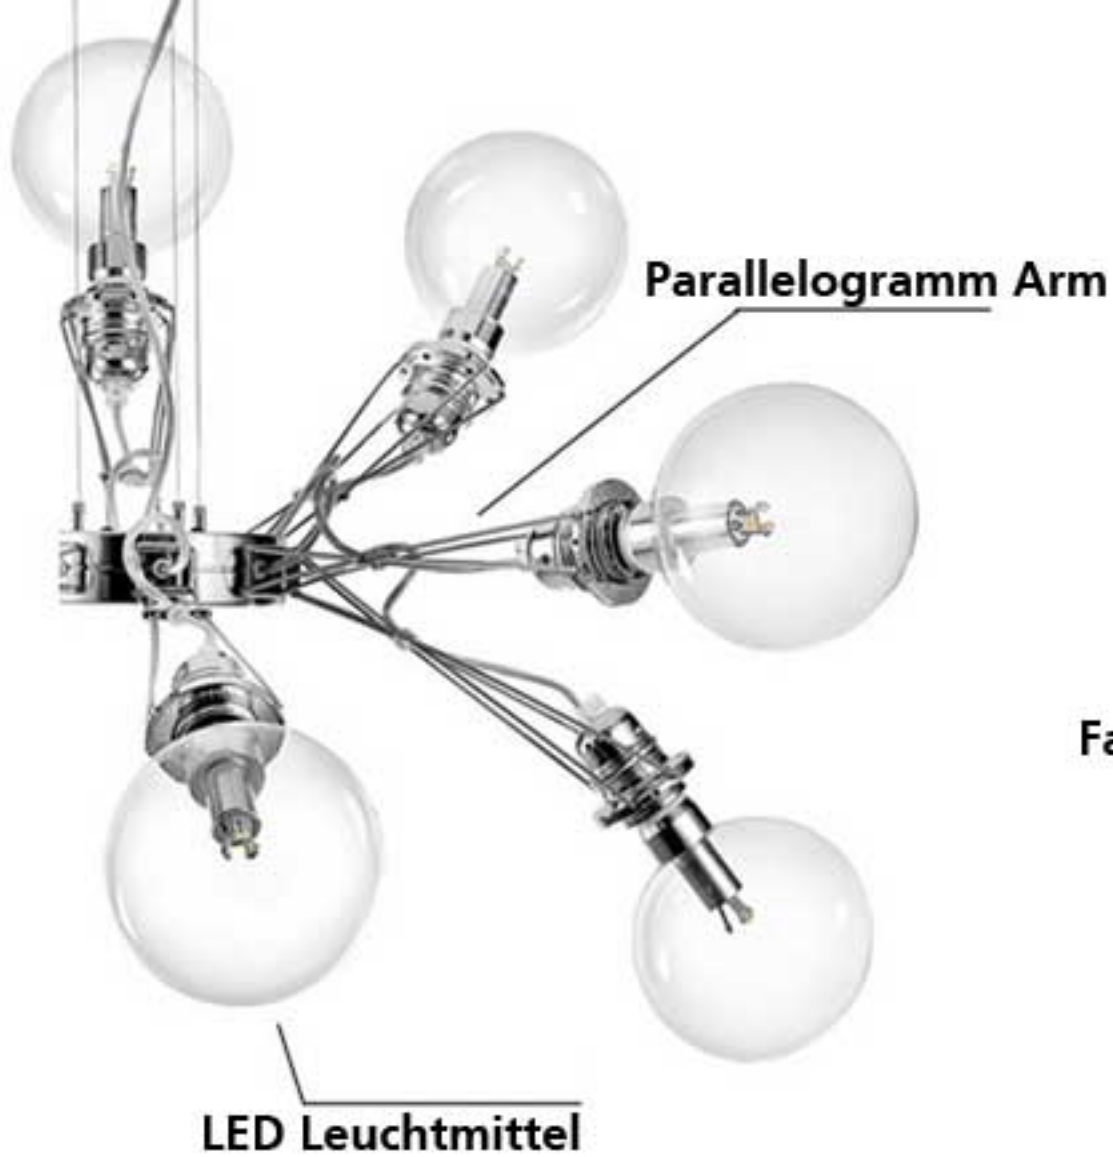

Matrix

Suspension
Ceiling _ Wall
Floor

Glid

Lumina, on request,
provides Matrix with the
original **GloboL[®]** bulbs.

Ø 120mm
E27/230V-AC
3W LED - 2700°K
dimnable

wohnetc.

Matrix

Suspension

Matrix Quattro
3W LED bulb X 4
12W total power

Matrix Otto
3W LED bulb X 8
24W total power

Matrix Doppia
3W LED bulb X 16
48W total power

Matrix P

Ceiling _ Wall

wohnetc.

Matrix Quattro P
3W LED bulb X 4
12W total power

Matrix Otto P
3W LED bulb X 8
24W total power

Matrix Mono
3W LED bulb X 1
3W total power

Matrix Terra

Floor

3W LED bulb X 8

24W total power